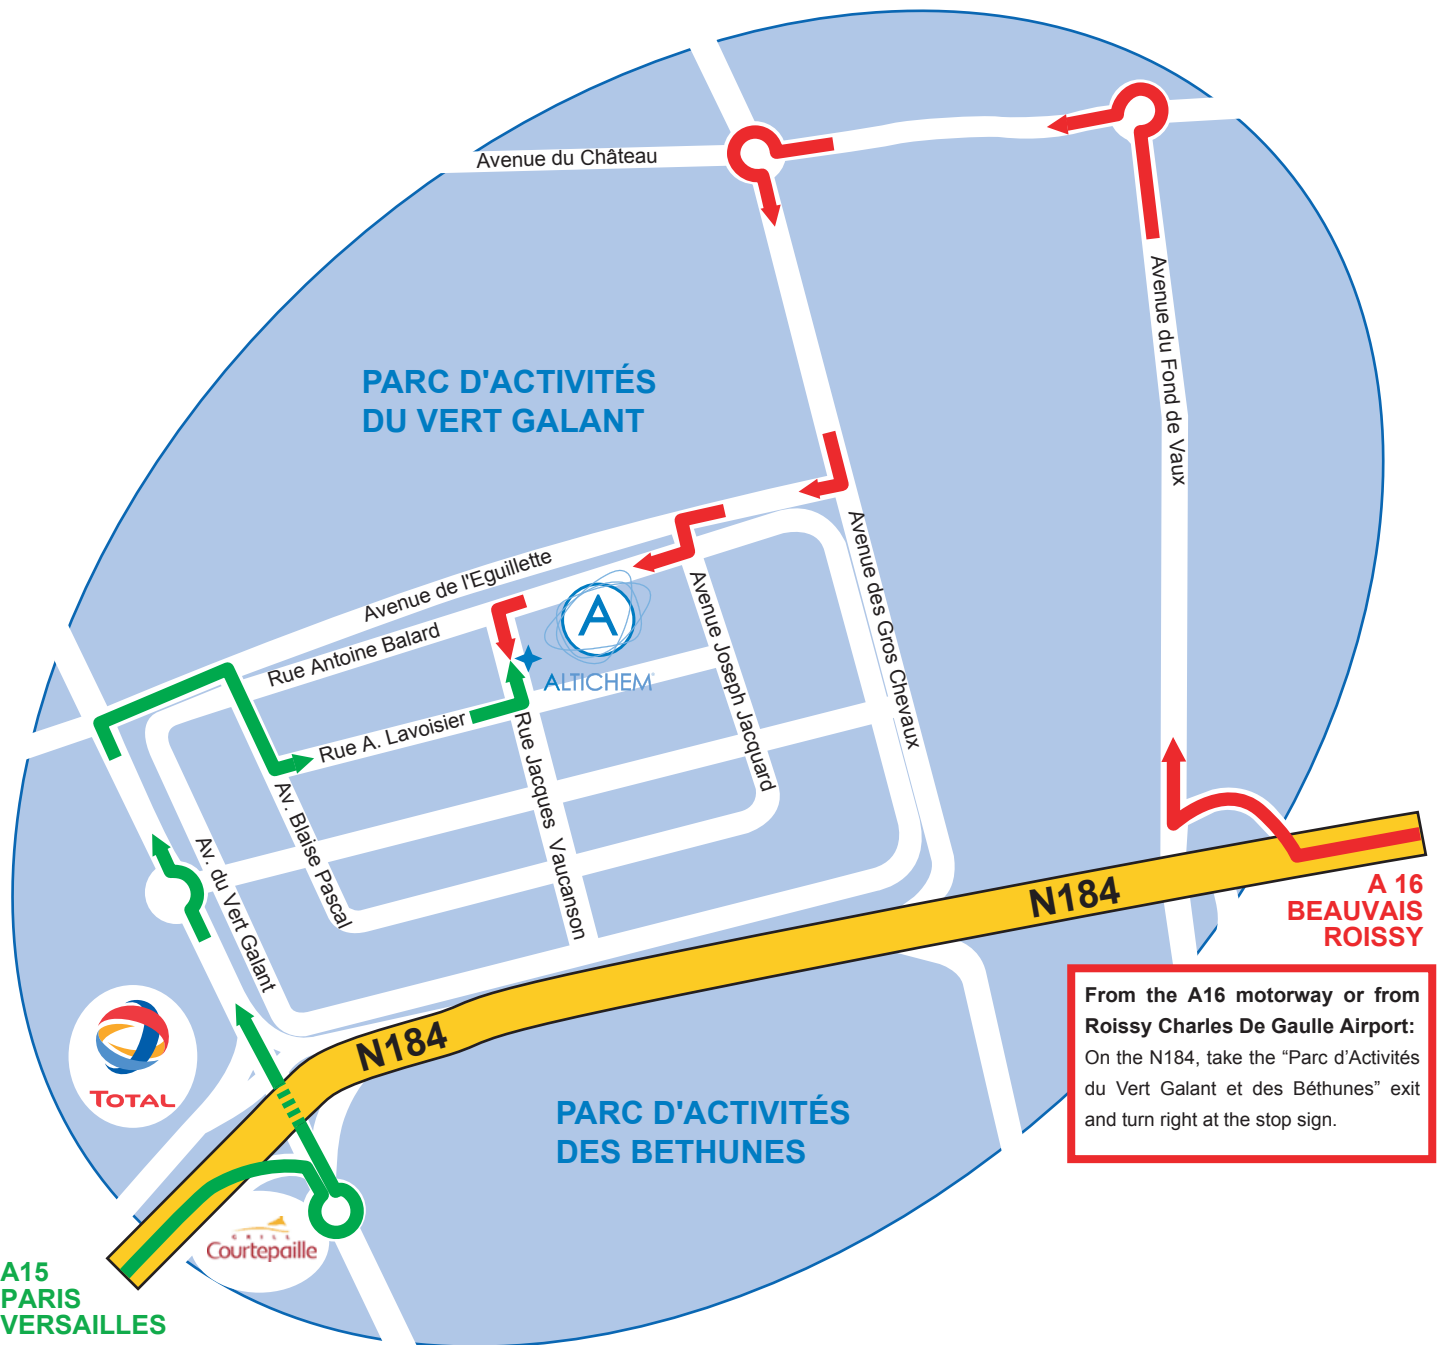

ALTICHEM®

Parc d'activités du Vert Galant
4, rue Jacques Vaucanson
95310 SAINT OUEN L'AUMÔNE
FRANCE

Tel: +33 (0)1 34 40 12 80

From the A16 motorway or from Roissy Charles De Gaulle Airport:
On the N184, take the "Parc d'Activités du Vert Galant et des Béthunes" exit and turn right at the stop sign.

From the A15 motorway:
Follow the N184 for about 2 km and exit via the deceleration lane on the right once you reach the Courtepaille restaurant.

**A15
PARIS
VERSAILLES**

**A 16
BEAUVAIS
ROISSY**