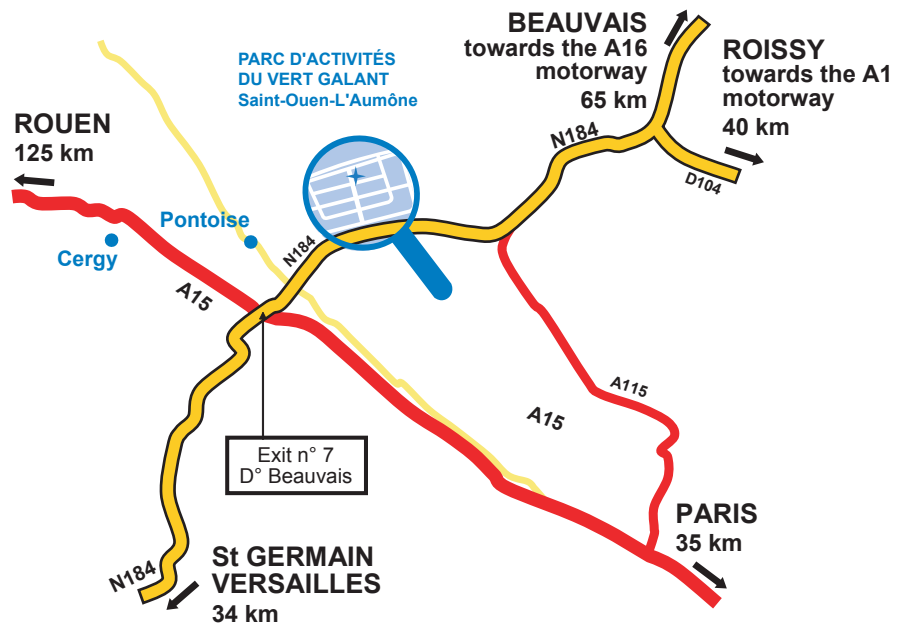

ALTICHEM®

Parc d'activités du Vert Galant
4, rue Jacques Vaucanson
95310 SAINT OUEN L'AUMÔNE
FRANCE

Tel: +33 (0)1 34 40 12 80

From the A16 motorway or from Roissy Charles De Gaulle Airport:
On the N184, take the "Parc d'Activités du Vert Galant et des Béthunes" exit and turn right at the stop sign.

From the A15 motorway:
Follow the N184 for about 2 km and exit via the deceleration lane on the right once you reach the Courtepaille restaurant.

**A15
PARIS
VERSAILLES**

**A 16
BEAUVAIS
ROISSY**